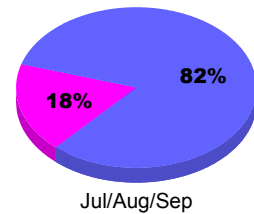

Membership Results
2010-2011

Membership
2009-2010

Month	Net Memb Goal	Actual New Memb	Actual Dropped Memb	Gain/Loss of Memb	Gain/Loss of Memb
Jul/Aug/Sep	8	2	-2	0	-24
Totals	8	2	-2	0	-24

Membership Results 2010-2011

Goal, New, Dropped, Gain/Loss

Comparison of Membership Gain/Loss

Current Year Compared to the Previous Year

Gender Comparison 2010-2011

Male Female